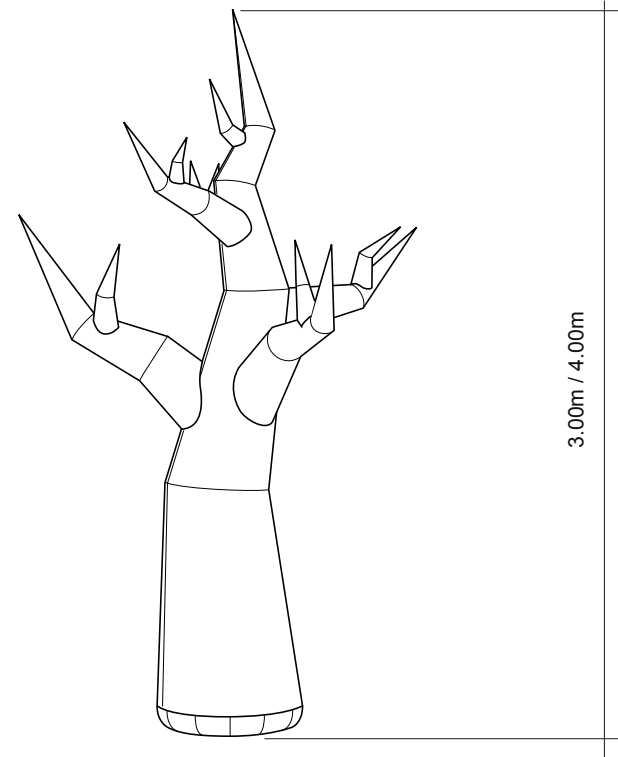

size (height)

fabric inflatable

groundplate

built in fan

total weight

internal lighting

info@airdesign.nl

+31 651 303 803